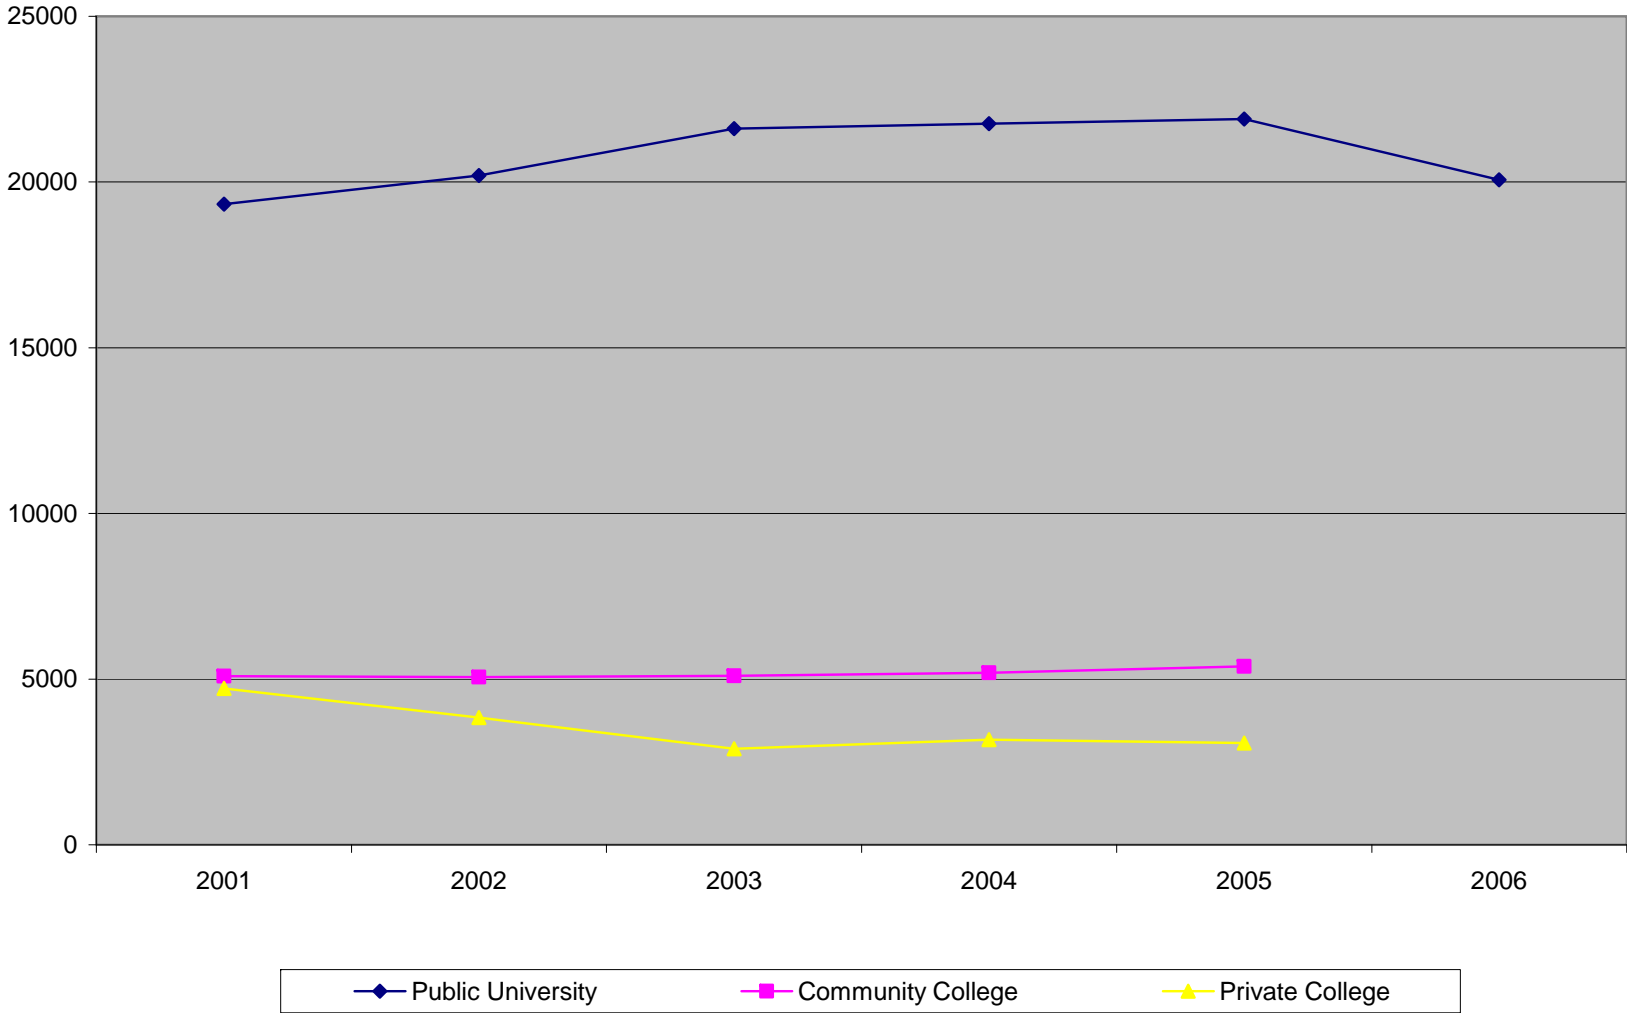

PSE Enrolments

In addition to the universities and colleges, there were 3,473 apprentices in January 2007.
Source: Maritime Provinces Higher Education Commission and New Brunswick Department of Post-Secondary Education, Training and Labour